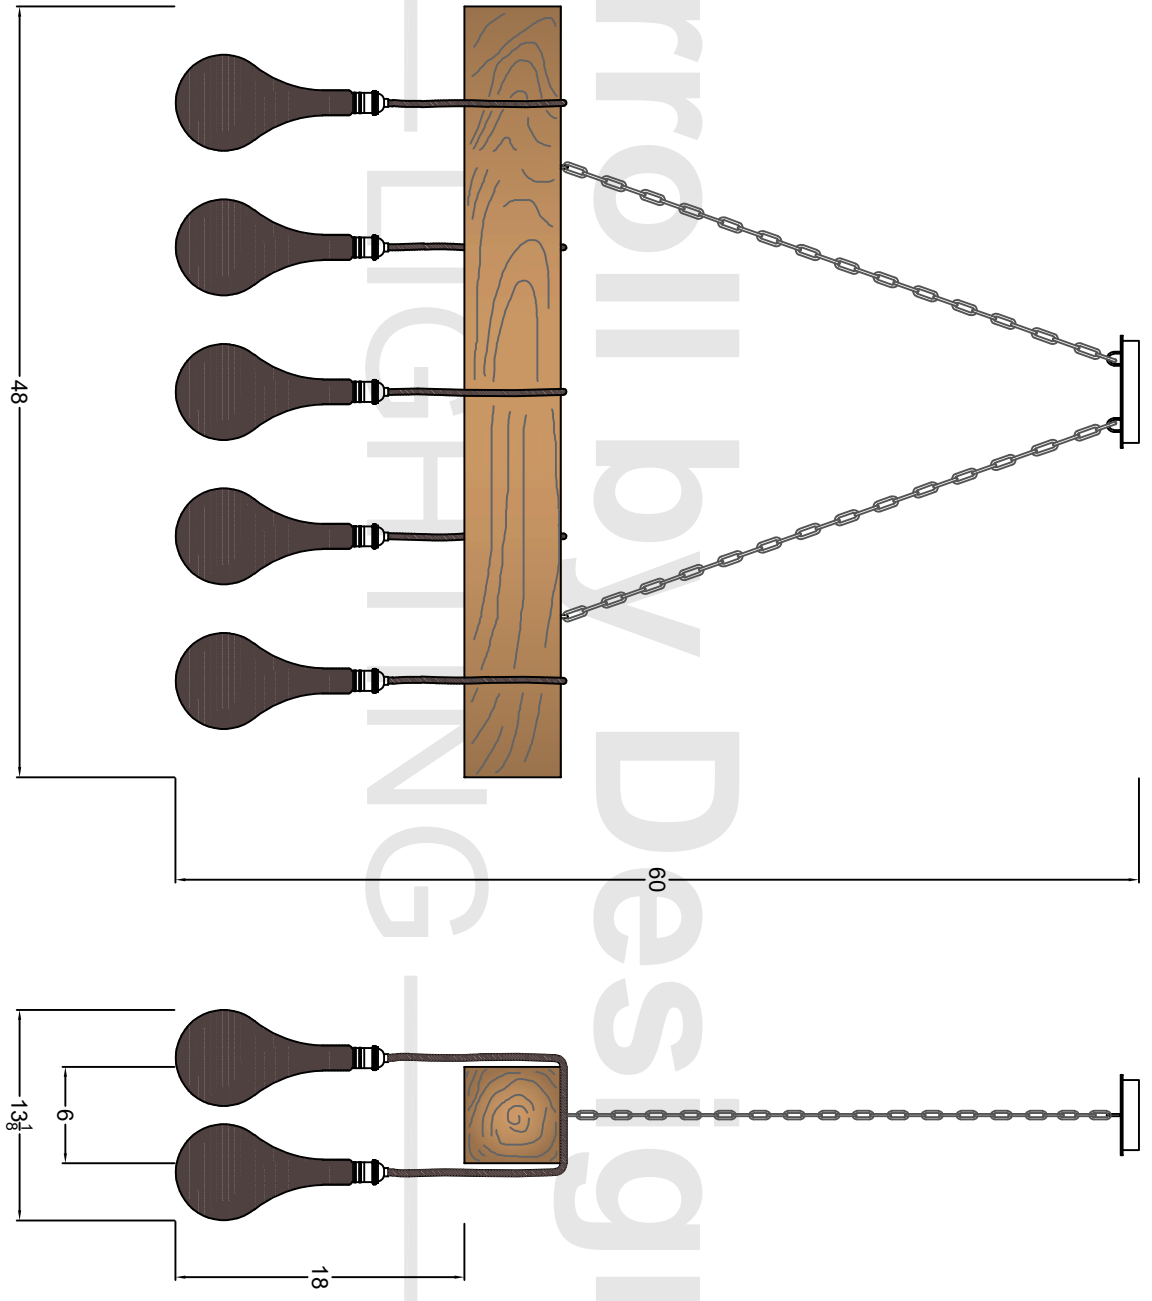

Comes standard w/
 TD-SP-GO
 Tear Drop Bulb

Canopy

Front View

Side View

- Mounting Hardware
 - 3/8" x 6" Lagbolt x 1

This drawing and design is the property of Carroll by Design. It may not be used for any purpose other than by the owner. Carroll by Design does not authorize the reproduction or conveyance of any information contained herein without prior written permission.

Carroll by Design
 LIGHTING

CUMBERLAND 4'

ALL DIMENSIONS IN INCHES
 Light are handcrafted. Dimensions may vary by 1/4".

File name	Date	Scale
CUMBER	01/26/21	NTS