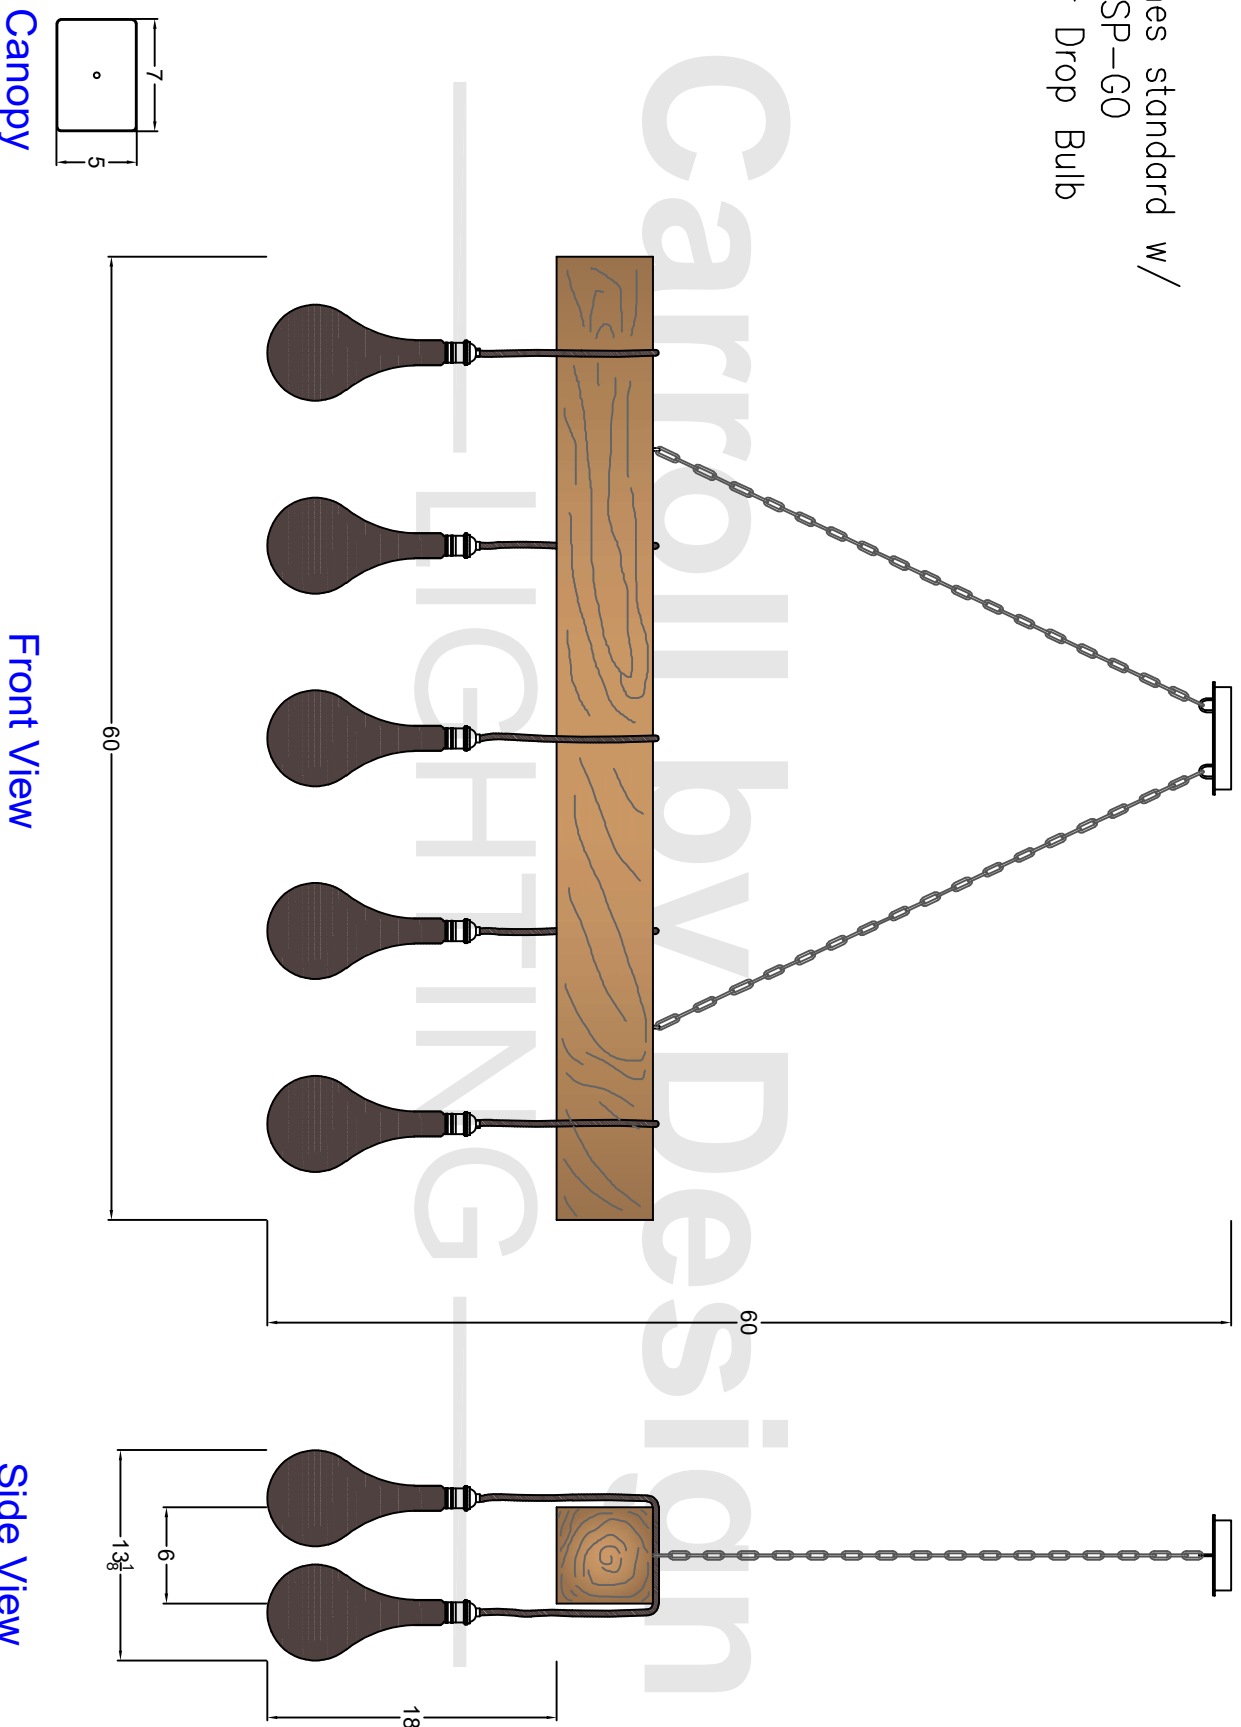

Comes standard w/
TD-SP-G0
Tear Drop Bulb

Canopy

Front View

Side View

- Mounting Hardware
- 3/8" x 6" Lagbolt x1

This drawing and design is the property of Carroll by Design. It may not be used for any purpose other than by the owner. Carroll by Design does not authorize the reproduction or conveyance of any information contained herein without prior written permission.

Carroll by Design
— LIGHTING —

CUMBERLAND 5'

ALL DIMENSIONS IN INCHES
Light are handcrafted. Dimensions may vary by 1/4".

File name	Date	Scale
CUMBER	01/28/21	NTS