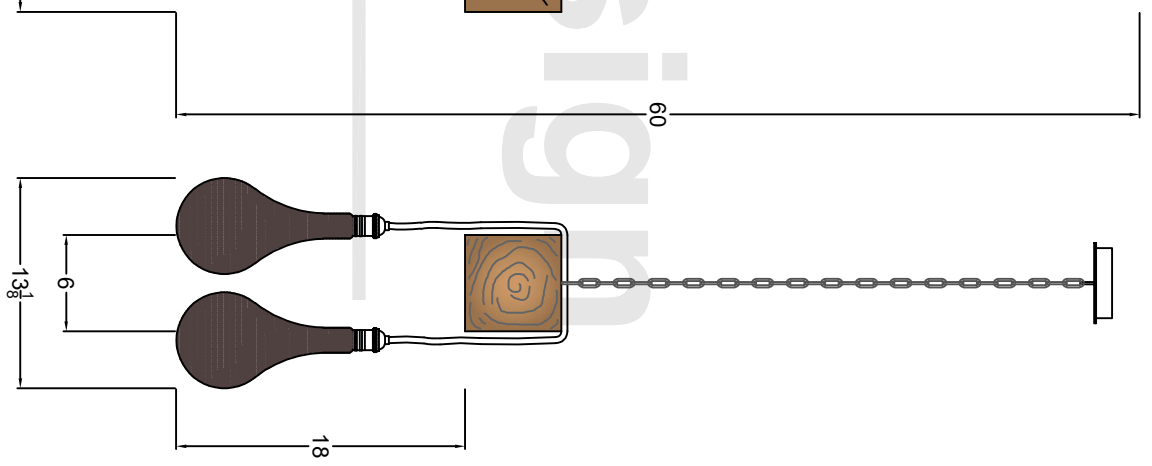

Comes standard w/
 TD-SP-G0
 Tear Drop Bulb

Canopy

Front View

Side View

- Mounting Hardware
 - 3/8" x 6" Lagbolt x1

This drawing and design is the property of Carroll by Design. It may not be used for any purpose other than by the owner. Carroll by Design does not authorize the reproduction or conveyance of any information contained herein without prior written permission.

Carroll by Design
 LIGHTING

CUMBERLAND 6'

ALL DIMENSIONS IN INCHES
 Light are handcrafted. Dimensions may vary by 1/4".

File name	Date	Scale
CUMBER	01/28/21	NTS