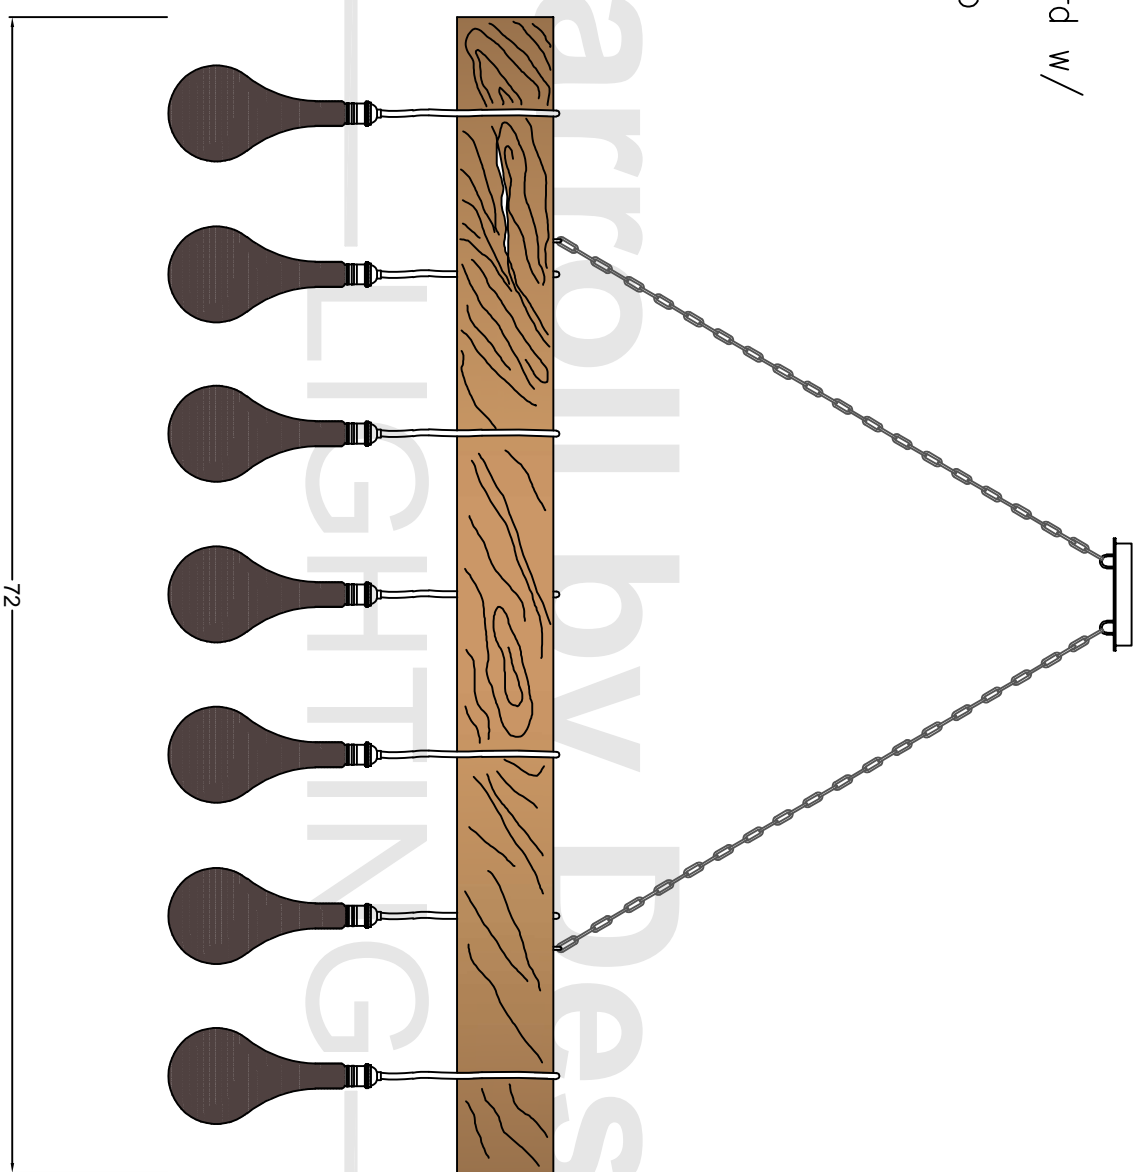

Comes standard w/
 TD-SP-G0
 Tear Drop Bulb

Canopy

Front View

Side View

- Mounting Hardware
 - 3/8" x 6" Lagbolt x1

This drawing and design is the property of Carroll by Design. It may not be used for any purpose other than by the owner. Carroll by Design does not authorize the reproduction or conveyance of any information contained herein without prior written permission.

Carroll by Design
 LIGHTING

CUMBERLAND 6'

ALL DIMENSIONS IN INCHES
 Light are handcrafted. Dimensions may vary by 1/4".

File name	Date	Scale
CUMBER	01/28/21	NTS